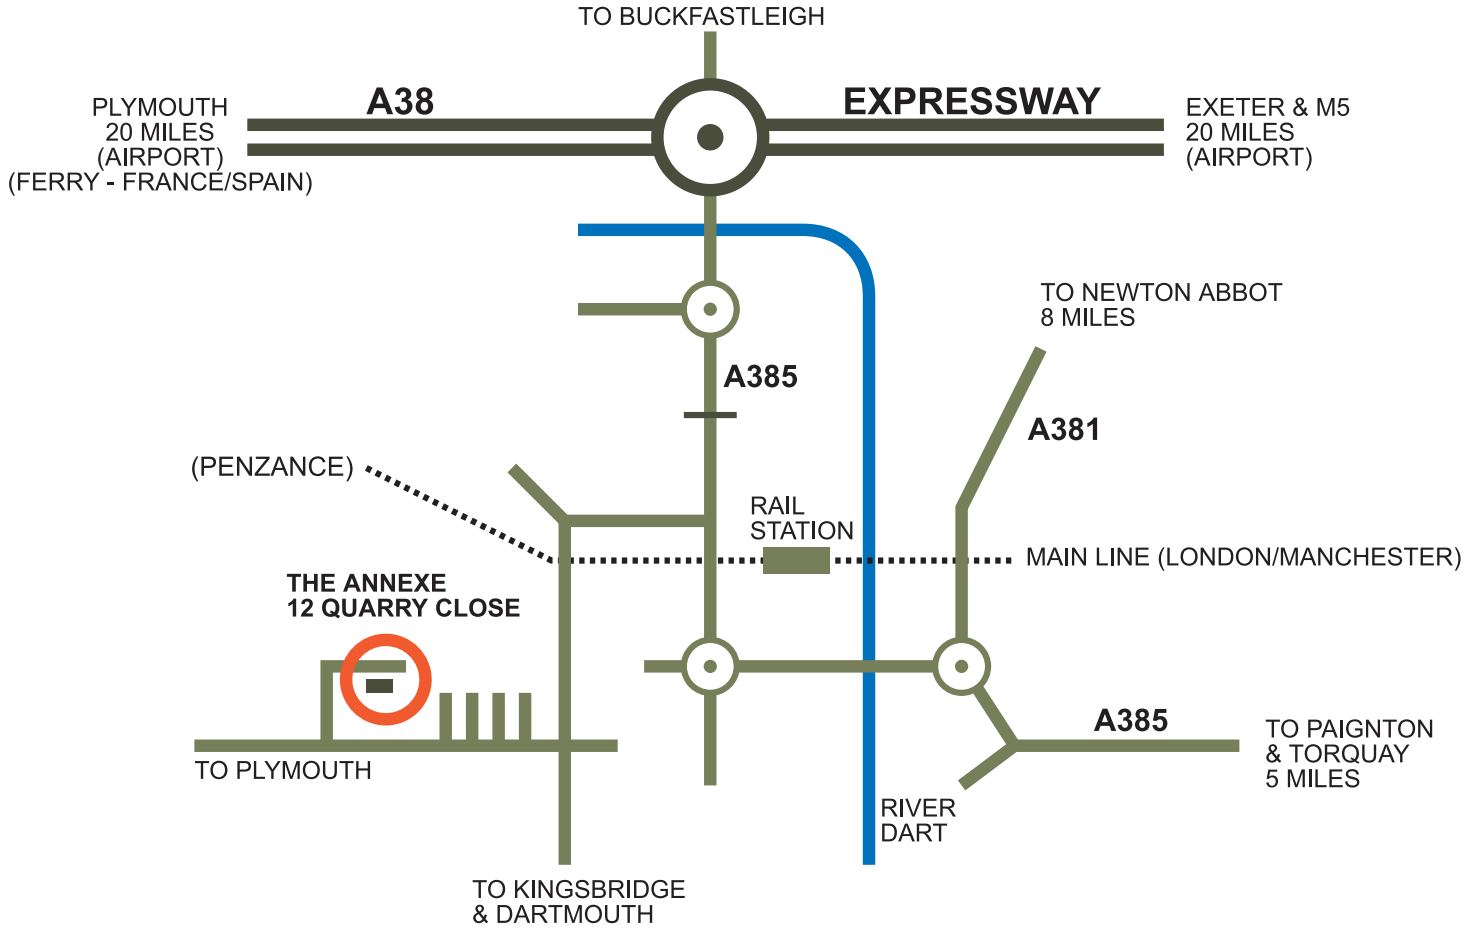

HOW TO FIND US

THE ANNEXE
THE TALUS, 12 QUARRY CLOSE, FOLLATON,
TOTNES, DEVON, TQ9 5FA

TEL. 01803 865647